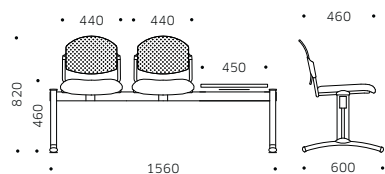

MISURE E VARIANTI SIZES AND VARIANTS

RN2TL

CERTIFICAZIONI CERTIFICATIONS

EN 16139 EN 1022 EN 1728 Test by CATAS

FINITURE FINISHES

PARTI METALLICHE METAL PARTS

Cromato, verniciato nero o argento (RAL 9006) / Chromed, black or silver (RAL 9006) / Chrome, verni couleur noir ou argent (RAL 9006) / Cromo, acabado en negro o plateado (RAL 9006)

PARTI IN PLASTICA PLASTIC PARTS

Nero / Black / Noir / Negro

PARTI IN LAMINATO LAMINATED PARTS

Nero / Black / Noir / Negro

ACCESSORI ACCESSORIES

BRACCIOLO ARMREST

Polipropilene / Polypropylene / Polypropylène / Polipropileno
Poliuretano (per scrittoio) / Polyurethane (for writing tablet) /
Polyuréthane (pour écritoire) / Poliuretano (para escritorio)

BASE BASE

Libera / Free / Libre / Libre
Per fissaggio a suolo / With floor fixing / Avec fixation au sol /
Con fijación al suelo

TAVOLETTA SCRITTOIO WRITING TABLET

Polipropilene / Polypropylene / Polypropylène / Polipropileno

TAVOLINO SIDE TABLE

Laminato / Laminated / Stratifié / Laminado

TERMINALI GLIDES

Materiale plastico / Plastic / En plastique / Patas de plástico

RIVESTIMENTI COVERINGS

tessuto
fabric
tissu
tela

AF - AG - AR - AL - BR - BB - BL - CE - CF - CR - CT - DB

rete
netting
réseau
red

RE

DOTAZIONI MECCANICHE TECHNICAL FEATURES

Piedini regolabili in altezza / Tavoletta scrittoio antipanico

EN Height adjustable feet / Anti-panic writing tablet

FR Pieds réglables en hauteur / Tablette écritoir anti-panique

ES Patas ajustables en altura / Escritorio antipánico