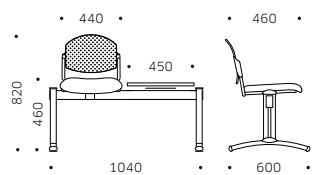

RN1TL

RN20L / RN30L

LINEA R BENCH SEATING SYSTEM

RN1TL

1 POSTO 1-SEATER

RN2TL

2 POSTI 2-SEATER

RN20L

RN3TL

3 POSTI 3-SEATER

RN30L

RN40L

4 POSTI 4-SEATER

MISURE E VARIANTI SIZES AND VARIANTS

RN20L

RN1TL