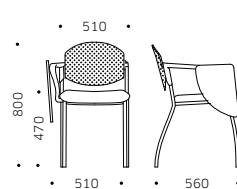

MISURE E VARIANTI SIZES AND VARIANTS

RN1SL

CERTIFICAZIONI CERTIFICATIONS

EN 16139 EN 1022 EN 1728 Test by CATAS

FINITURE FINISHES

PARTI METALLICHE METAL PARTS

Cromato, verniciato nero, argento (RAL 9006) o bianco (RAL 9003) / Chromed, black, silver (RAL 9006) or white (RAL 9003) painted / Chrome, verni couleur noir, argent (RAL 9006) ou blanc (RAL 9003) / Cromo, acabado en negro, plateado (RAL 9006) o blanco (RAL 9003)

PARTI IN PLASTICA PLASTIC PARTS

Nero / Black / Noir / Negro

ACCESSORI ACCESSORIES

BRACCIOLO ARMREST

Polipropilene / Polypropylene / Polypropylène / Polipropileno / Poliuretano (per scrittoio) / Polyurethane (for writing tablet) / Polyuréthane (pour écritoire) / Poliuretano (para escritorio)

BASE FISSA FIXED BASE

Acciaio a 4 gambe / Steel 4 legs / Piètement 4 pieds en acier / 4 patas de acero / Acciaio a cantilever / Steel cantilever shaped / Piètement luge en acier / Tipo trineo de acero

TAVOLETTA SCRITTOIO WRITING TABLET

Polipropilene / Polypropylene / Polypropylène / Polipropileno

RIVESTIMENTI COVERINGS

tessuto
fabric
tissu
tela

AG - AR - AL - AF - BR - BB - BL - CR - CF - CT - CE - DB

rete
netting
réseau
red

RE

DOTAZIONI MECCANICHE TECHNICAL FEATURES

Seduta impilabile / Tavolettta scrittoio antipanico / Sistema di aggancio

EN Stackable chair / Anti-panic writing tablet / Linking device

FR Chaise empilable / Tablette écritoir anti-panique / Pièce de liaison

ES Silla apilable / Escritorio antipánico / Sistema de acoplamiento