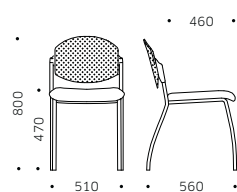

101 RETE MULTIPURPOSE CHAIR

RN1FL / RN2SL / RN2VL

RN1FL + AGGST / RN1SL + AGGST

101 RETE MULTIPURPOSE CHAIR

RN2VL

BASE A CANTILEVER CANTILEVER BASE

RN2SL

RN2FL

RN1SL

RN1FL

BASE A 4 GAMBE 4 LEGS BASE

RN1FL + AGGST / RN1SL + AGGST

SISTEMA DI AGGANCIO LINKING DEVICE

MISURE E VARIANTI SIZES AND VARIANTS

RN2VL

RN1FL